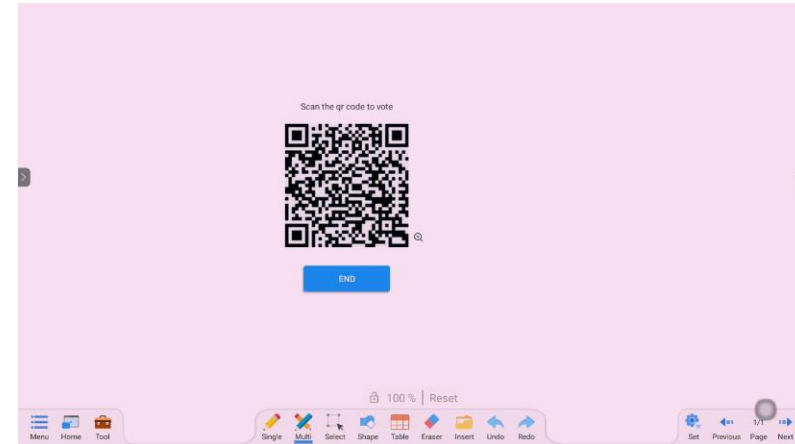

- For a countdown, you can use the timer tool to insert a timer

Random Tool

- Use the random feature to help you select a random number

Google Search & Add Photo

- The search option allows you to find anything you like
- Just click on the photo you want, and it will be automatically added to the board

Veil Tool

- Veil tool allows you to cover the screen
- You can reveal any parts of the screen by dragging the arrows

Vote Tool

- You can use the vote tool to scan a QR code and cast in a vote

Create a Meeting Room