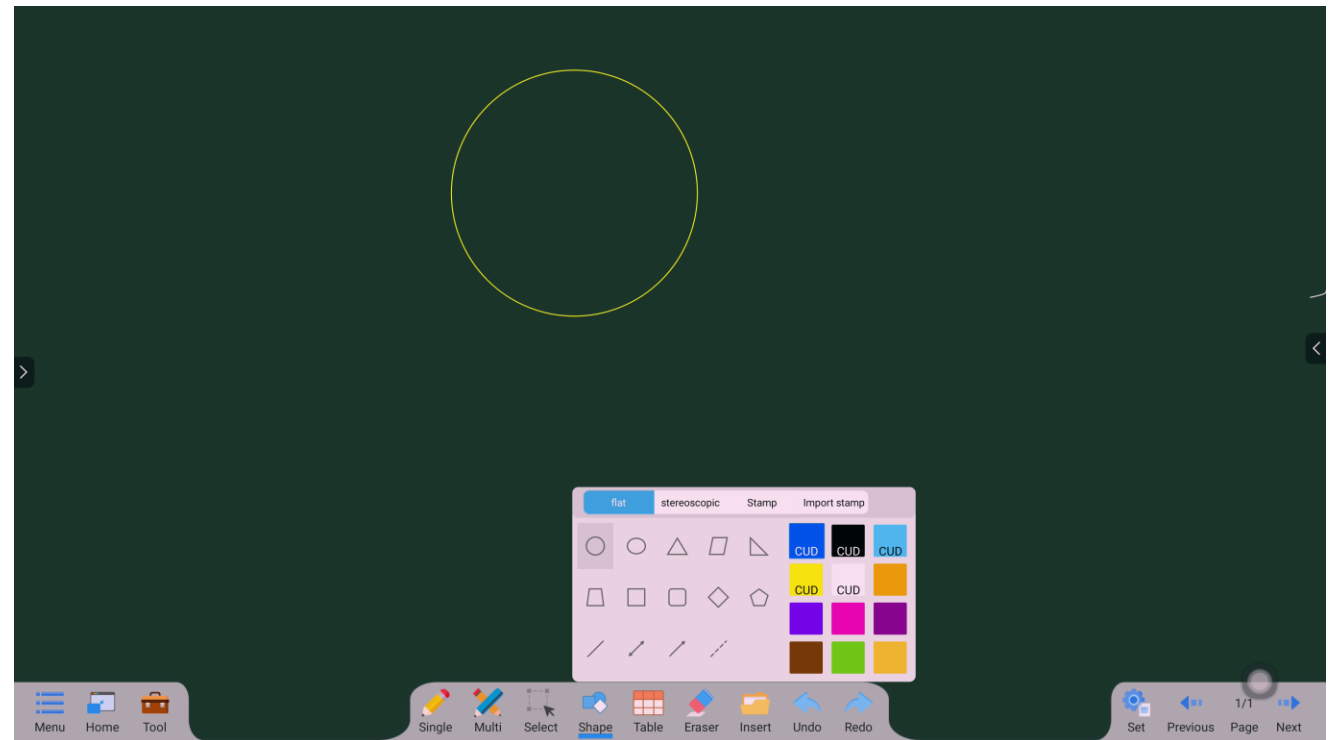

StarBoard Solution Inc.

SBS Note Application User Guide

Basic 101

2022 Fall

StarBoard[®]

Select Different Writing Tools & Colors

- Single use: one single finger can draw

- Multi use: 10-20 multiple fingers at a time can draw

Select Tool

- You can select the area (text and/or picture) and move it

Eraser Tool

- Use your palm and the software will automatically recognize it as an eraser
- You can also use the eraser tool to modify the size of the eraser to use
- Or use the eraser tool to wipe the whole page out

Insert Table

- You can insert a table from the “Insert Table” tool
- You can choose the size of the table, or you can modify it later
- Each box will automatically adjust to the size depending on what text or content you type in

Insert Shape

- Use the “Shape” tool to insert any type of shape you like
- You can also choose the color

Ruler Tool

- Use the ruler tool to help measure or draw out a line

Compass Tool

- The compass tool can be used to create a circle easily