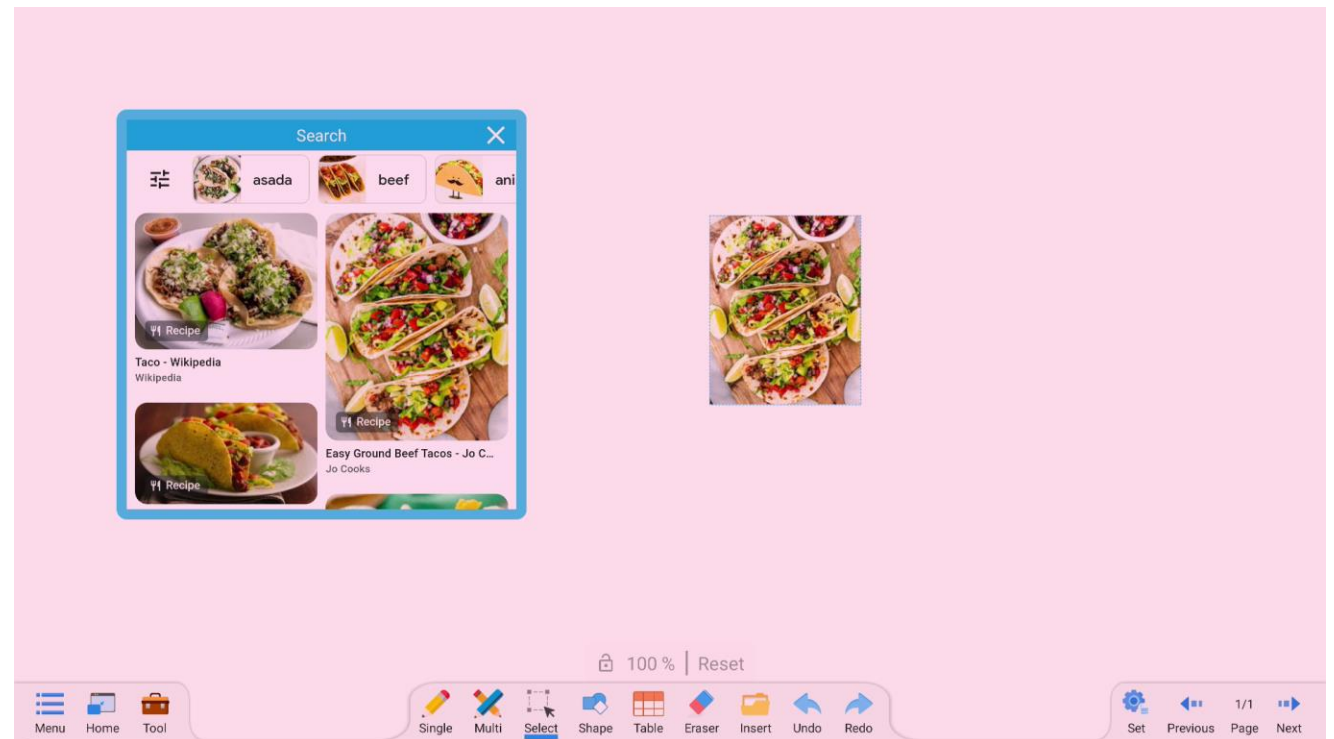

- For a countdown, you can use the timer tool to insert a timer

Random Tool

- Use the random feature to help you select a random number

Google Search & Add Photo

- The search option allows you to find anything you like
- Just click on the photo you want, and it will be automatically added to the board

Veil Tool

- Veil tool allows you to cover the screen
- You can reveal any parts of the screen by dragging the arrows

Vote Tool

- You can use the vote tool to scan a QR code and cast in a vote

Create a Meeting Room