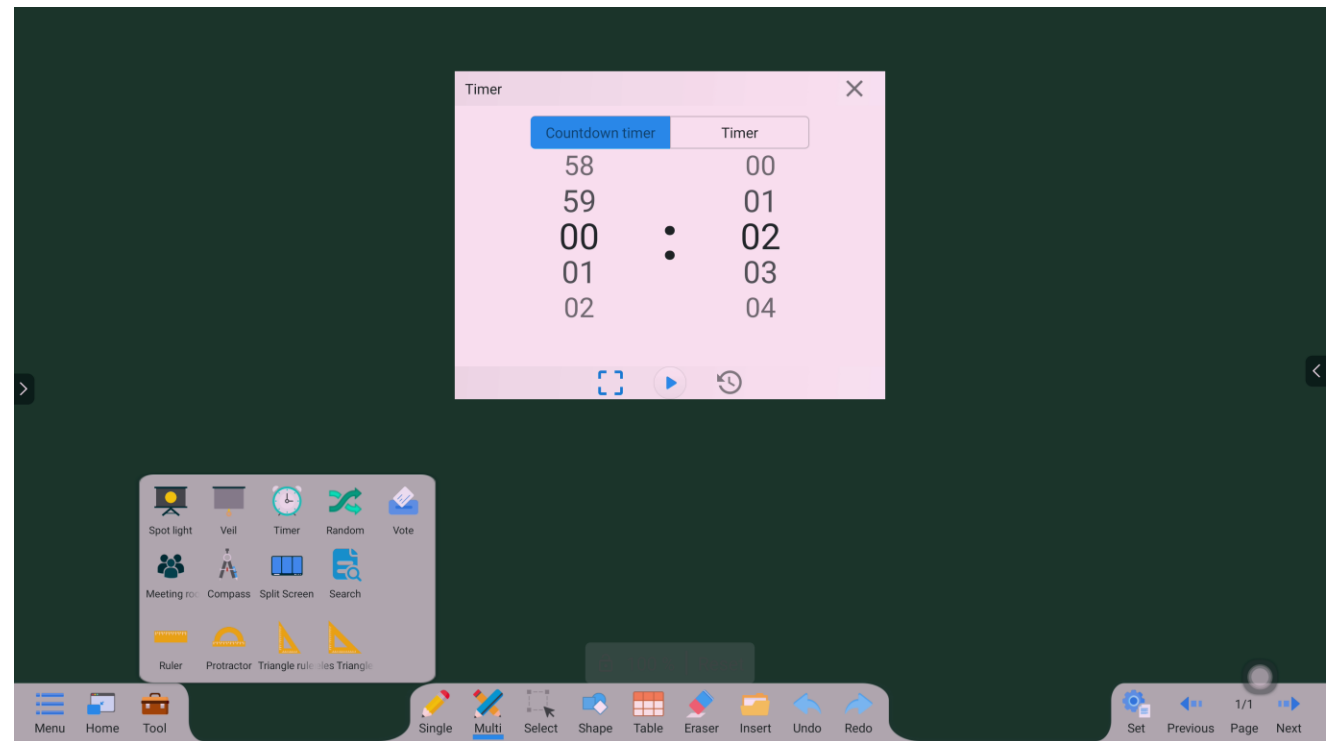

Timer Feature

- For a countdown, you can use the timer tool to insert a timer