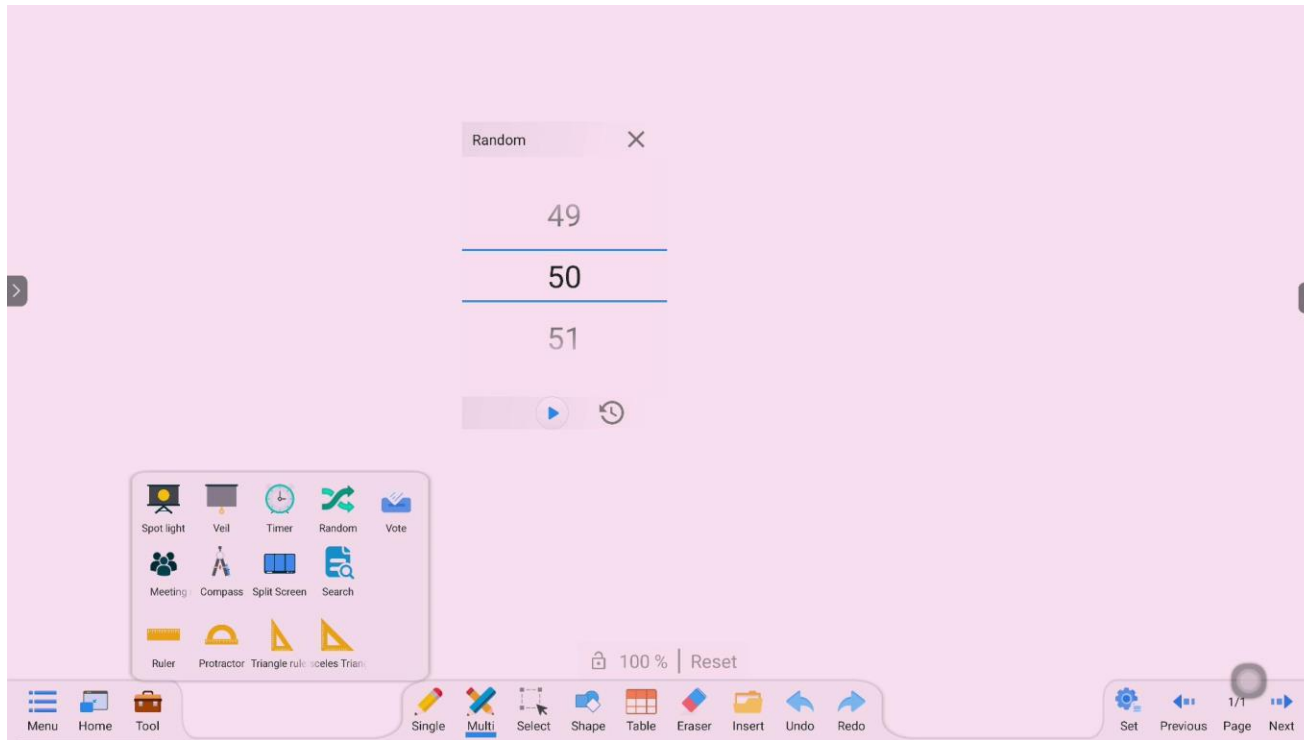

Random Tool

- Use the random feature to help you select a random number