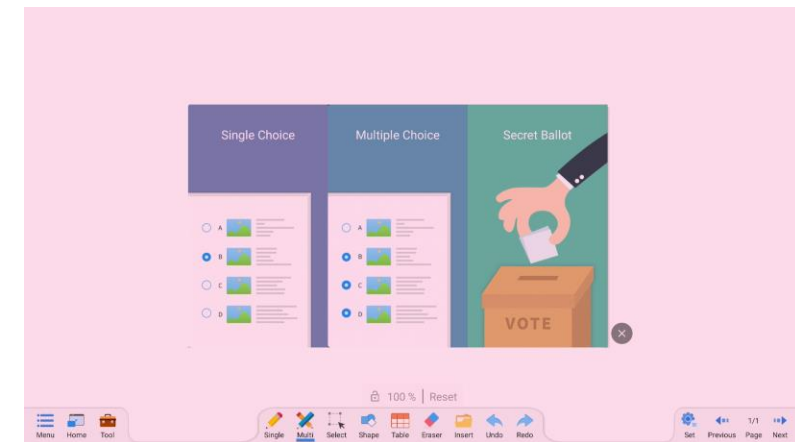

- For a countdown, you can use the timer tool to insert a timer

Random Tool

- Use the random feature to help you select a random number

Google Search & Add Photo

- The search option allows you to find anything you like
- Just click on the photo you want, and it will be automatically added to the board

Veil Tool

- Veil tool allows you to cover the screen
- You can reveal any parts of the screen by dragging the arrows

Vote Tool

- You can use the vote tool to scan a QR code and cast in a vote

Create a Meeting Room