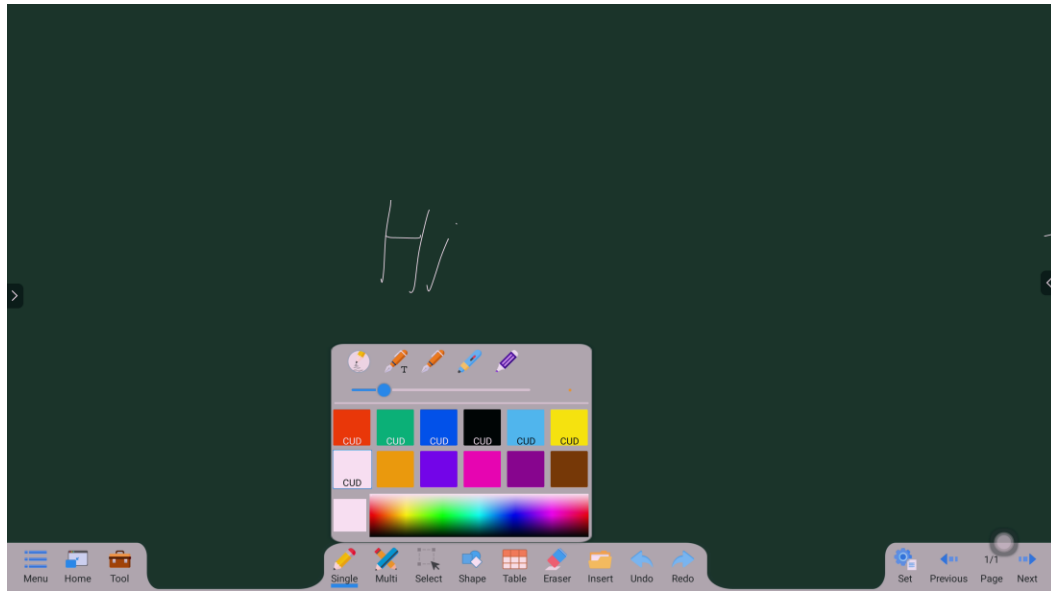

StarBoard Solution Inc.

SBS Note Application User Guide

Basic 101

2022 Fall

StarBoard[®]

Select Different Writing Tools & Colors

- Single use: one single finger can draw

- Multi use: 10-20 multiple fingers at a time can draw

Select Tool

- You can select the area (text and/or picture) and move it

Eraser Tool

- Use your palm and the software will automatically recognize it as an eraser
- You can also use the eraser tool to modify the size of the eraser to use
- Or use the eraser tool to wipe the whole page out