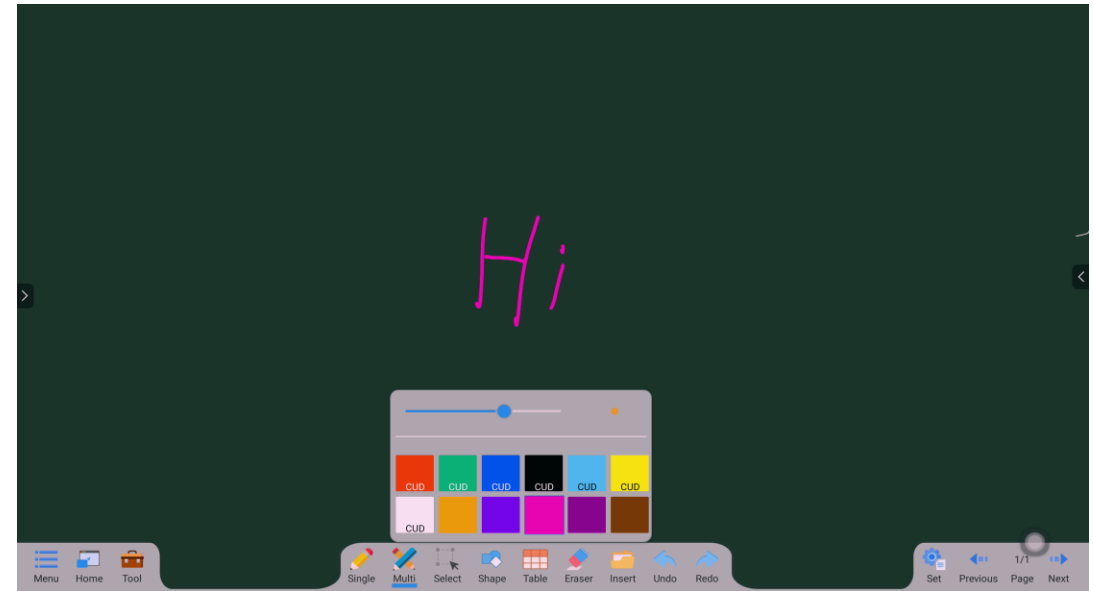

StarBoard Solution Inc.

SBS Note Application User Guide

Basic 101

2022 Fall

StarBoard[®]

Select Different Writing Tools & Colors

- Single use: one single finger can draw

- Multi use: 10-20 multiple fingers at a time can draw

Select Tool

- You can select the area (text and/or picture) and move it

Eraser Tool

- Use your palm and the software will automatically recognize it as an eraser
- You can also use the eraser tool to modify the size of the eraser to use
- Or use the eraser tool to wipe the whole page out

Spotlight Tool

- The spotlight tool can be used to focus on a particular area of the board

Split Screen

- Split 2-3 screens
- 2-3 people can write simultaneously on two to three separate screens

Timer Feature

Veil Tool

- Veil tool allows you to cover the screen
- You can reveal any parts of the screen by dragging the arrows

Vote Tool

- You can use the vote tool to scan a QR code and cast in a vote

Create a Meeting Room