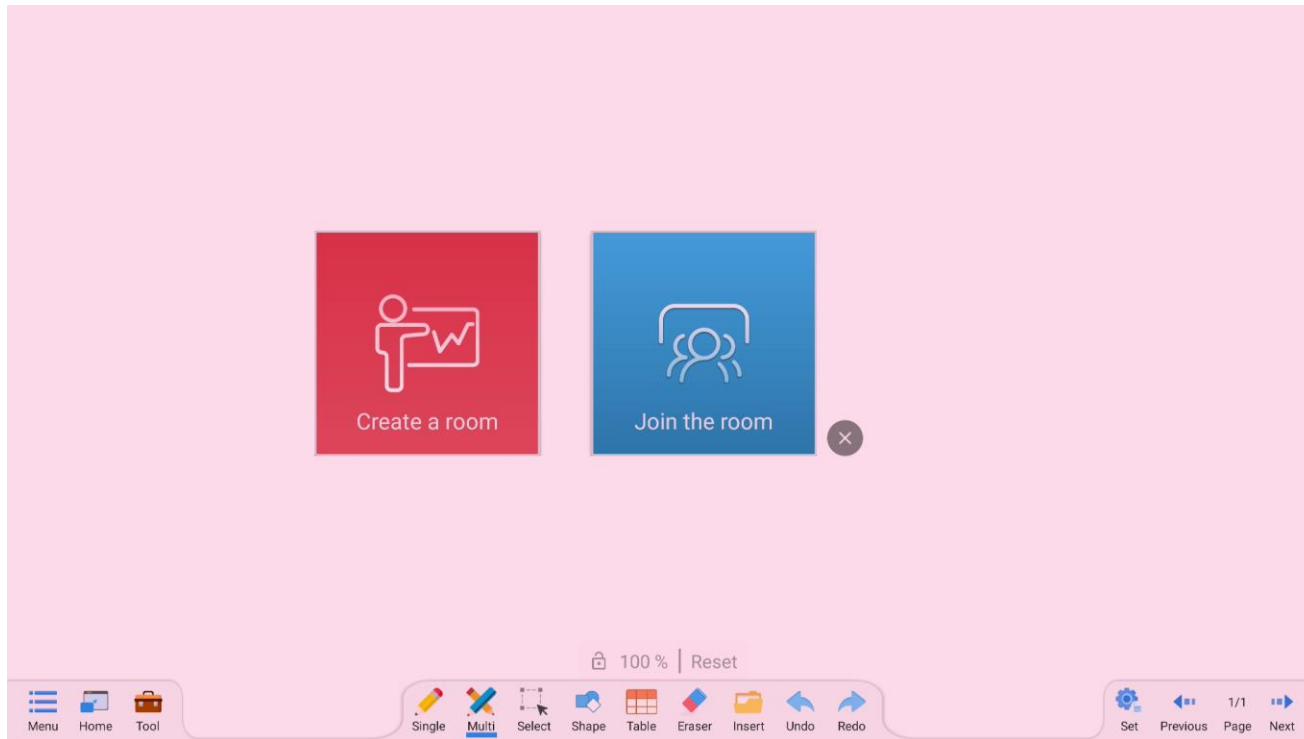

Veil Tool

- Veil tool allows you to cover the screen
- You can reveal any parts of the screen by dragging the arrows

Vote Tool

- You can use the vote tool to scan a QR code and cast in a vote

Create a Meeting Room